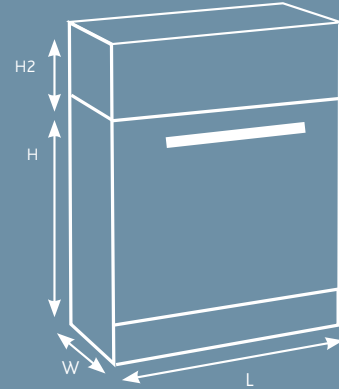

L: 480mm

H: 690mm

H2: 140mm

W: 240mm