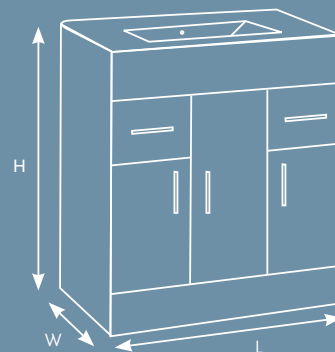

bathroom furniture

Barca Bathroom Furniture

750mm

600mm

Measurements (mm)	600	750	900
H = Height	800	800	800
W = Width	445	445	445
L = Length	586	730	880

600mm Base Unit (incl. basin)

750mm Base Unit (incl. basin)

900mm Base Unit (incl. basin)

Corner Unit (incl. basin)

Measurements (mm)	
H = Height	820
L = Length	220
B = Basin Projection	380

bathroom furniture

Torrian Bathroom Furniture

750mm

450mm Base Unit (incl. basin)
550mm Base Unit (incl. basin)
650mm Base Unit (incl. basin)
750mm Base Unit (incl. basin)
850mm Base Unit (incl. basin)
1050mm Base Unit (incl. basin)