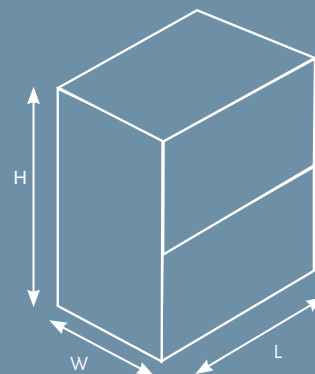

- Available in Grey Ash or Walnut
- Blum® Soft closing drawers
- Metal skinned drawer mechanisms
- Ceramic basin
- Supplied rigid

Measurements (mm)	Tallboy 350mm	600mm Wall	800mm Wall	600mm Mirror	800mm Mirror
H = Height	1600	535	535	700	700
W = Width	350	465	465	140	140
L = Length	350	610	810	600	800