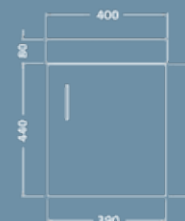

bathroom furniture

Minimalist Compact Units

- Ceramic Basin
- Chrome handles
- High quality gloss finish
- Tap not included