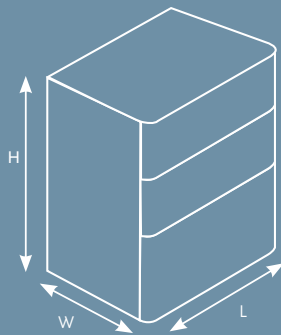

bathroom furniture

Aurora Bathroom Furniture

Measurements (mm)	Tallboy 300mm	600mm Wall	600mm Floor	800mm Wall	800mm Floor	600mm Mirror	800mm Mirror	Swivel Cabinet
H = Height	1600	550	800	550	800	750	750	1300
W = Width	350	445	445	445	445	150	150	300
L = Length	350	595	595	795	795	600	800	250