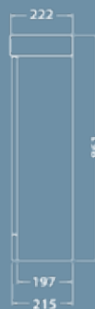

NVX392
Ebony floor standing basin and cabinet