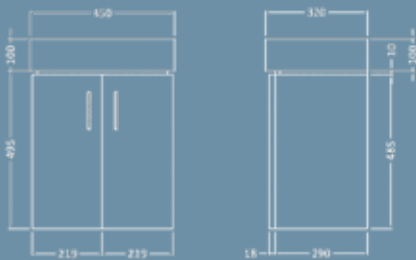

bathroom furniture

Barca Bathroom Furniture

750mm

600mm

Measurements (mm)	600	750	900
H = Height	800	800	800
W = Width	445	445	445
L = Length	586	730	880

600mm Base Unit (incl. basin)

750mm Base Unit (incl. basin)

Measurements (mm)	
H = Height	800
W = Width	385
L1 = Length	154
L2 = Length	313
B = Basin Projection	395

bathroom furniture

Dakota Walnut

DAKW550
550mm unit incl. Basin

DAKW650
650mm unit incl. Basin

550MM/650MM

VTFBW450
450 Floor Standing Basin Unit

VTWBW450
450 Wall Mounted Basin Unit

VTFW450
450 Floor Standing Basin Unit

VTWW450
450 Wall Mounted Basin Unit

450 Wall Mounted Basin Unit Dimensions

Height: 585mm Width: 450mm
Depth: 320mm

450 Floor Standing Basin Unit Dimensions

Height: 820mm Width: 450mm
Depth: 320mm

bathroom furniture

Zone by Ultra

Zone furniture is ideal for minimalist bathrooms with push-close fastenings removing the need for handles. The basin units have a deep soft-close drawer and additional storage is provided in the wall mounted cupboards with soft-close doors. Mix and match the basin units and wall cabinets and choose from our wide range of mirrors to complete the look.