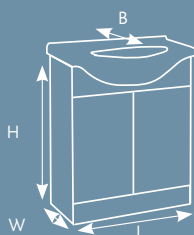

bathroom furniture

Barca Bathroom Furniture

750mm

600mm

Measurements (mm)	600	750	900
H = Height	800	800	800
W = Width	445	445	445
L = Length	586	730	880

600mm Base Unit (incl. basin)

750mm Base Unit (incl. basin)

Measurements (mm)	
H = Height	800
W = Width	385
L1 = Length	154
L2 = Length	313
B = Basin Projection	395

bathroom furniture

Dakota Walnut

DAKW550
550mm unit incl. Basin

DAKW650
650mm unit incl. Basin

550MM/650MM

750MM

DAKW750
750mm unit incl. Basin

Dakota Oak

DAKO550
550mm unit incl. Basin

DAKO650
650mm unit incl. Basin

550MM/650MM

750MM

DAKO750
750mm unit incl. Basin

Measurements (mm)	550	650	750
H = Height	820	820	820
W = Width	300	300	335
L = Length	550	650	750
B = Basin Projection	430	455	480

bathroom furniture

Mirae

- Luxury high-gloss grey finish
- Soft closing drawers
- Metal skinned drawer mechanisms
- Resin basin
- Supplied rigid