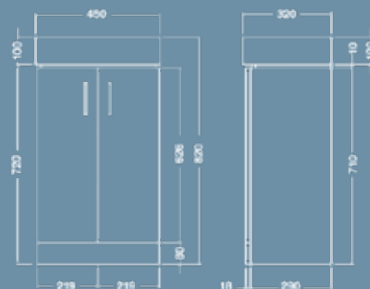

bathroom furniture

Barca Bathroom Furniture

750mm

600mm

Measurements (mm)	600	750	900
H = Height	800	800	800
W = Width	445	445	445
L = Length	586	730	880

600mm Base Unit (incl. basin)

750mm Base Unit (incl. basin)

Measurements (mm)	
H = Height	800
W = Width	385
L1 = Length	154
L2 = Length	313
B = Basin Projection	395

bathroom furniture

Dakota Walnut

DAKW550
550mm unit incl. Basin

DAKW650
650mm unit incl. Basin

550MM/650MM

VTFBW450
450 Floor Standing Basin Unit

VTWBW450
450 Wall Mounted Basin Unit

VTFW450
450 Floor Standing Basin Unit

VTWW450
450 Wall Mounted Basin Unit

450 Wall Mounted Basin Unit Dimensions

Height: 585mm Width: 450mm
Depth: 320mm

450 Floor Standing Basin Unit Dimensions

Height: 820mm Width: 450mm
Depth: 320mm

bathroom furniture

Zone by Ultra

Zone furniture is ideal for minimalist bathrooms with push-close fastenings removing the need for handles. The basin units have a deep soft-close drawer and additional storage is provided in the wall mounted cupboards with soft-close doors. Mix and match the basin units and wall cabinets and choose from our wide range of mirrors to complete the look.