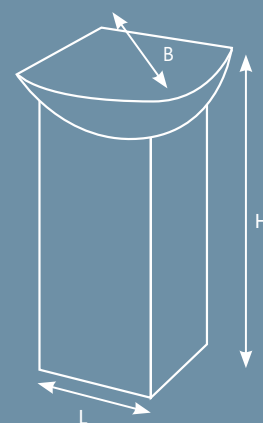

bathroom furniture

Barca Bathroom Furniture

750mm

600mm

Measurements (mm)	600	750	900
H = Height	800	800	800
W = Width	445	445	445
L = Length	586	730	880

600mm Base Unit (incl. basin)

750mm Base Unit (incl. basin)

900mm Base Unit (incl. basin)

Corner Unit (incl. basin)

Measurements (mm)	
H = Height	820
L = Length	220
B = Basin Projection	380

bathroom furniture

Torrian Bathroom Furniture

750mm

450mm Base Unit (incl. basin)
550mm Base Unit (incl. basin)
650mm Base Unit (incl. basin)
750mm Base Unit (incl. basin)
850mm Base Unit (incl. basin)
1050mm Base Unit (incl. basin)

1050mm

Corner Unit

Tallboy
(Available 300 or 330mm depth)

Dimensions

Measurements (mm)	450	550	650	750	850	1050	Tallboy 300mm	Tallboy 330mm	Press 300mm	Press 330mm
H = Height	820	820	820	820	820	820	1900	1900	766	766
W = Width	300	300	300	335	335	335	300	330	300	330
L = Length	450	550	650	750	850	1050	350	350	250	250
B = Basin Projection	440	430	455	480	480	480	-	-	-	-