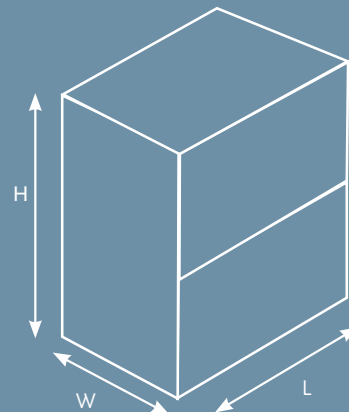

bathroom furniture

Mirae

- Luxury high-gloss grey finish
- Soft closing drawers
- Metal skinned drawer mechanisms
- Resin basin
- Supplied rigid

MIR600WH 600mm Wall Hung Cabinet including basin

MIR600F 600mm Floor Standing Cabinet including basin

MIR800WH 800mm Wall Hung Cabinet including basin

MIR800F 800mm Floor Standing Cabinet including basin

MIR1200F 1200mm Wall Hung Cabinet including double basin

Measurements (mm)	600mm Wall	600mm Floor	800mm Wall	800mm Floor	1200 Wall
H = Height	560	820	560	820	560
W = Width	400	400	400	400	400
L = Length	595	595	795	795	1195