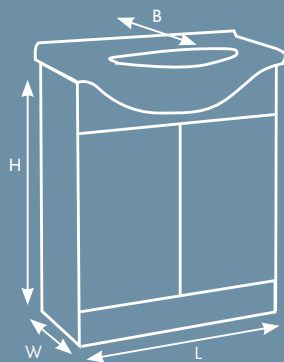

bathroom furniture

Barca Bathroom Furniture

750mm

600mm

Measurements (mm)	600	750	900
H = Height	800	800	800
W = Width	445	445	445
L = Length	586	730	880

600mm Base Unit (incl. basin)

750mm Base Unit (incl. basin)

900mm Base Unit (incl. basin)

Corner Unit (incl. basin)

Measurements (mm)	
H = Height	820
L = Length	220
B = Basin Projection	380

bathroom furniture

Torrian Bathroom Furniture

750mm

450mm Base Unit (incl. basin)
550mm Base Unit (incl. basin)
650mm Base Unit (incl. basin)
750mm Base Unit (incl. basin)
850mm Base Unit (incl. basin)
1050mm Base Unit (incl. basin)

1050mm

Corner Unit

Tallboy
(Available 300 or 330mm depth)

Dimensions

Measurements (mm)	450	550	650	750	850	1050	Tallboy 300mm	Tallboy 330mm	Press 300mm	Press 330mm
H = Height	820	820	820	820	820	820	1900	1900	766	766
W = Width	300	300	300	335	335	335	300	330	300	330
L = Length	450	550	650	750	850	1050	350	350	250	250
B = Basin Projection	440	430	455	480	480	480	-	-	-	-

Measurements (mm)	
H = Height	800
W = Width	385
L1 = Length	154
L2 = Length	313
B = Basin Projection	395

bathroom furniture

Dakota Walnut

DAKW550
550mm unit incl. Basin

DAKW650
650mm unit incl. Basin

550MM/650MM