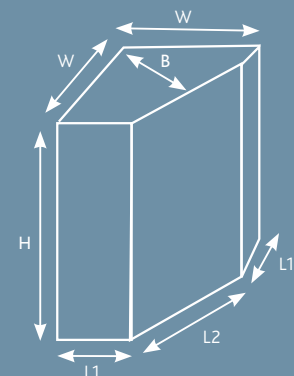

1050mm

Corner Unit

Tallboy
(Available 300 or 330mm depth)

Dimensions

Measurements (mm)	450	550	650	750	850	1050	Tallboy 300mm	Tallboy 330mm	Press 300mm	Press 330mm
H = Height	820	820	820	820	820	820	1900	1900	766	766
W = Width	300	300	300	335	335	335	300	330	300	330
L = Length	450	550	650	750	850	1050	350	350	250	250
B = Basin Projection	440	430	455	480	480	480	-	-	-	-

Measurements (mm)	
H = Height	800
W = Width	385
L1 = Length	154
L2 = Length	313
B = Basin Projection	395

bathroom furniture

Dakota Walnut

DAKW550
550mm unit incl. Basin

DAKW650
650mm unit incl. Basin

550MM/650MM